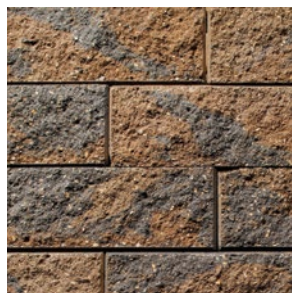

VERSA-LOK[®]

FREESTANDING & RETAINING WALL

VERSATILE WALL SYSTEM WITH THE LOOK OF DRY-STACKED STONE

BELGARD
PAVES THE WAY[™]

VERSA-LOK[®]

FREESTANDING & RETAINING WALL

VERSATILE WALL SYSTEM WITH THE LOOK OF DRY-STACKED STONE

✔ FEATURES & BENEFITS

- Natural quarried stone texture
- Look of dry-stacked stone
- Mortarless interlocking pin system for easy installation
- Made of high-strength concrete
- Ideal for residential and commercial applications
- One unit to create SRW, FSW, steps and corners
- Ability to install with setback or vertical

🔥 AVAILABLE COLOURS

CHARCOAL

BEIGE / CHARCOAL

GREY / CHARCOAL

📦 SHAPES & SIZES

STRAIGHT STANDARD

16 x 12 x 6
406 x 300 x 153mm
14" Tapered back

CAP